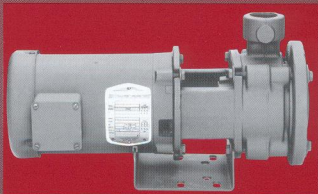

# Skidmore®

Bulletin 20 A  
April, 2003

CENTRIFUGAL PUMPS MODELS J, HCPS, PE, HNS, AND HPB

J

HCPS

PE

HNS

HPB

Wide capacity ranges

1750 or 3450 rpm

2" N.P.S.H.R.

Pump selections