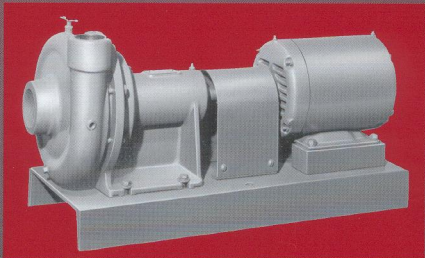

# Skidmore®

Bulletin 20 A  
April, 2003

CENTRIFUGAL PUMPS MODELS J, HCPS, PE, HNS, AND HPB

J

HCPS

PE

HNS

HPB

Wide capacity ranges

1750 or 3450 rpm

2" N.P.S.H.R.

Pump selections