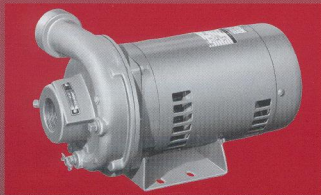

# Skidmore®

Bulletin 20 A  
April, 2003

CENTRIFUGAL PUMPS MODELS J, HCPS, PE, HNS, AND HPB

J

HCPS

PE

HNS

HPB

Wide capacity ranges

1750 or 3450 rpm

2" N.P.S.H.R.

Pump selections