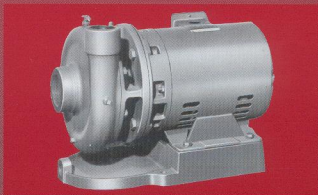

# Skidmore®

Bulletin 20 A  
April, 2003

CENTRIFUGAL PUMPS MODELS J, HCPS, PE, HNS, AND HPB

J

HCPS

PE

HNS

HPB

Wide capacity ranges

1750 or 3450 rpm

2" N.P.S.H.R.

Pump selections